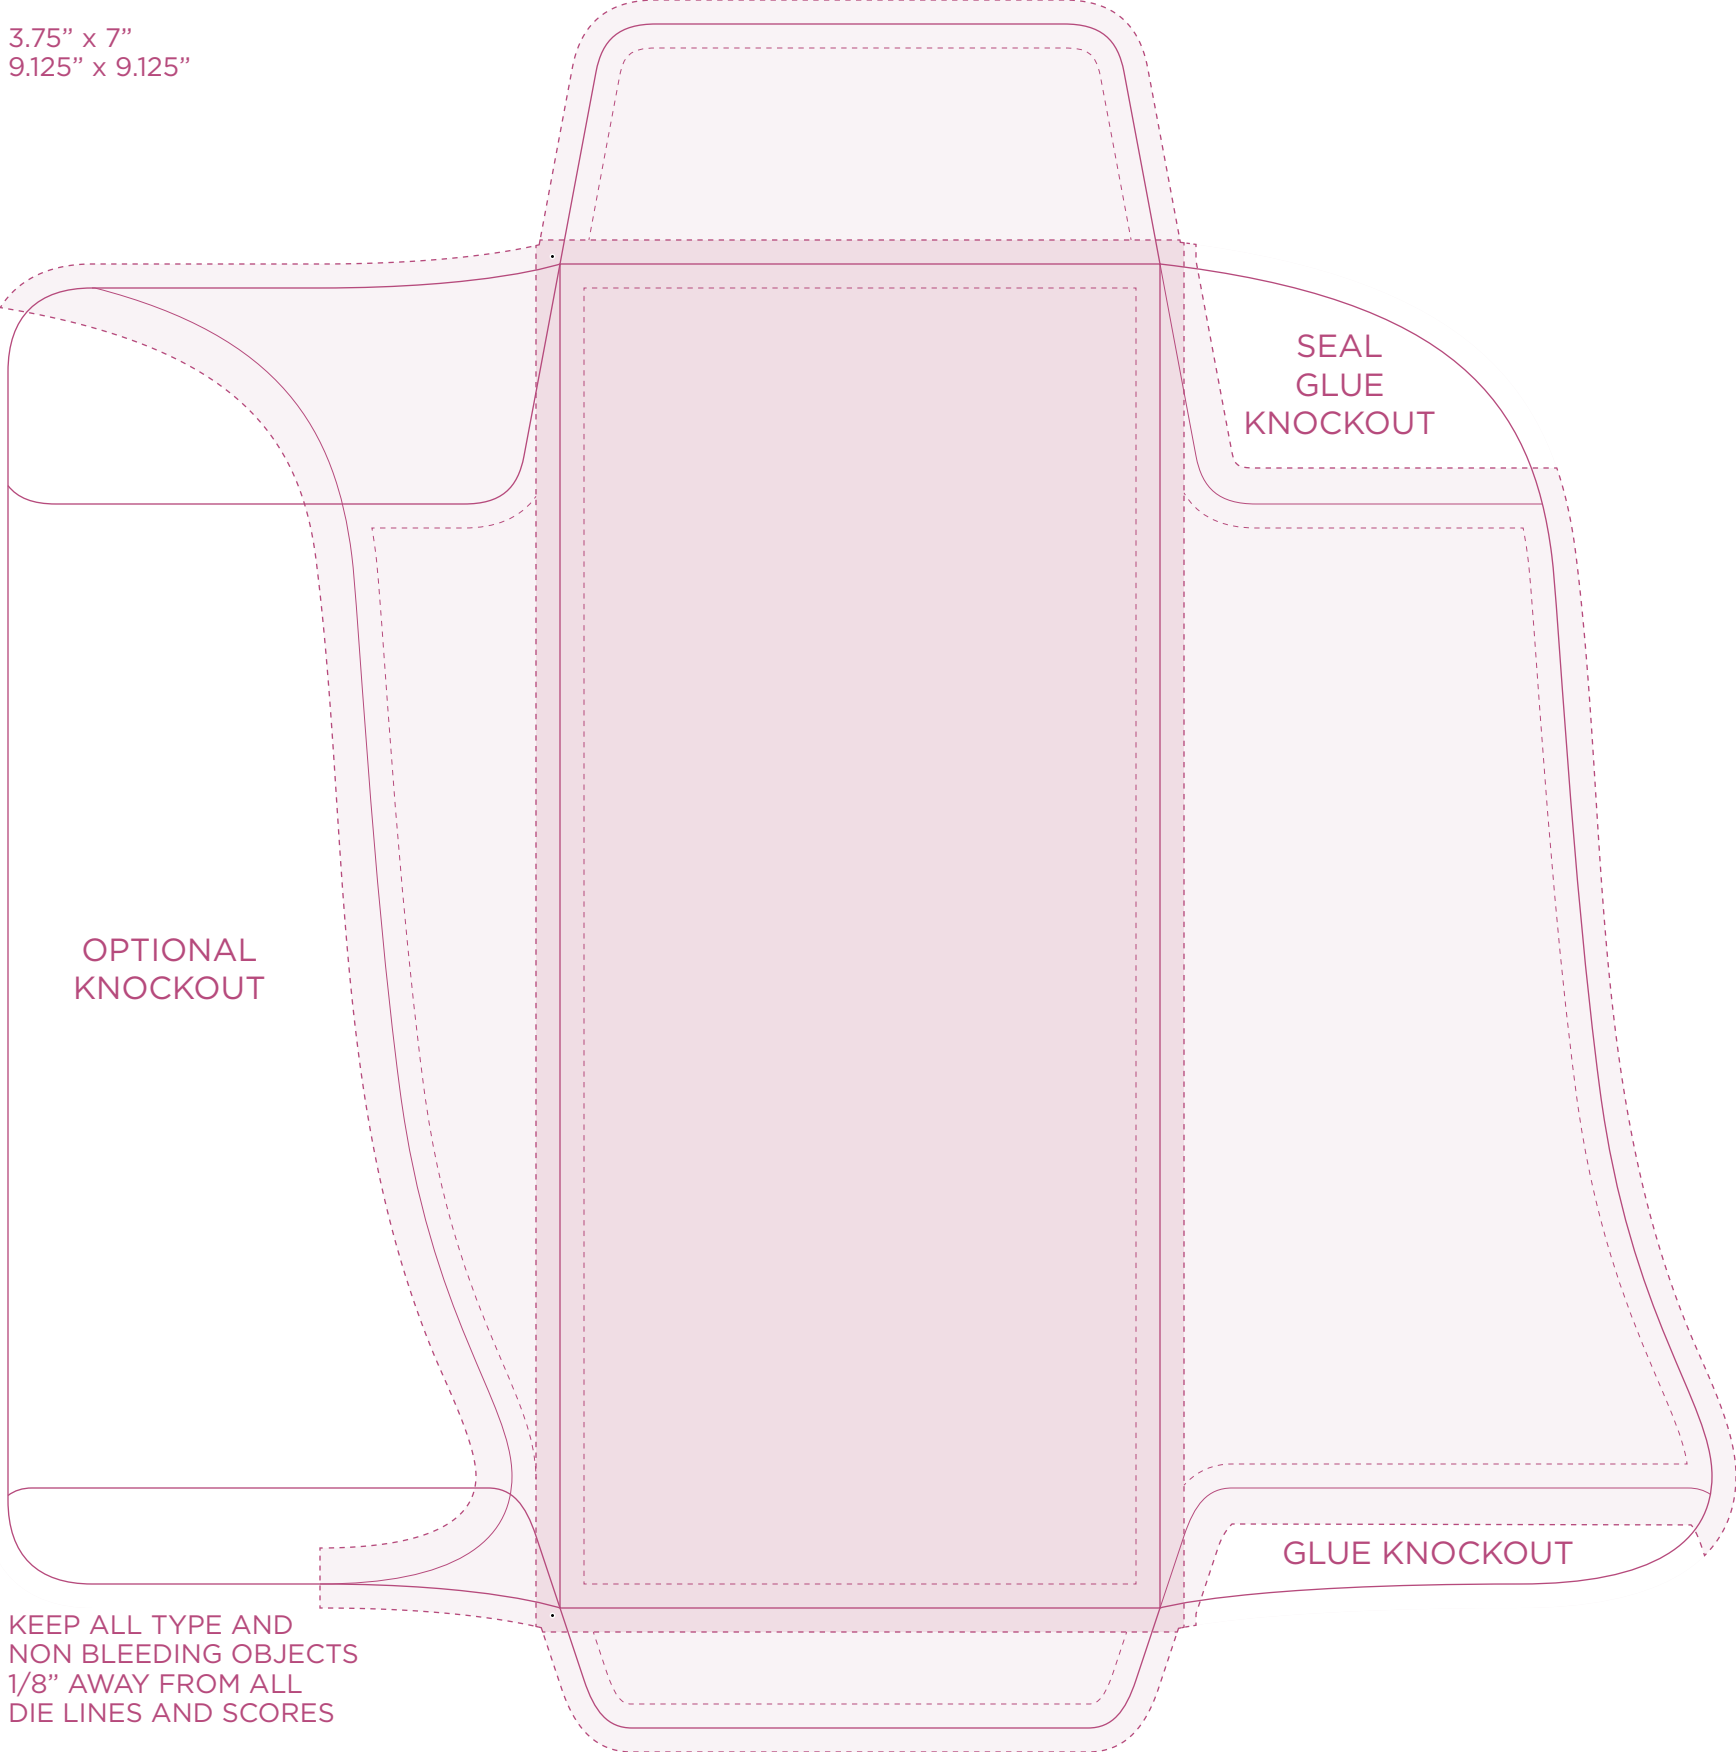

3.75" x 7"  
9.125" x 9.125"

OPTIONAL  
KNOCKOUT

SEAL  
GLUE  
KNOCKOUT

GLUE KNOCKOUT

KEEP ALL TYPE AND  
NON BLEEDING OBJECTS  
1/8" AWAY FROM ALL  
DIE LINES AND SCORES