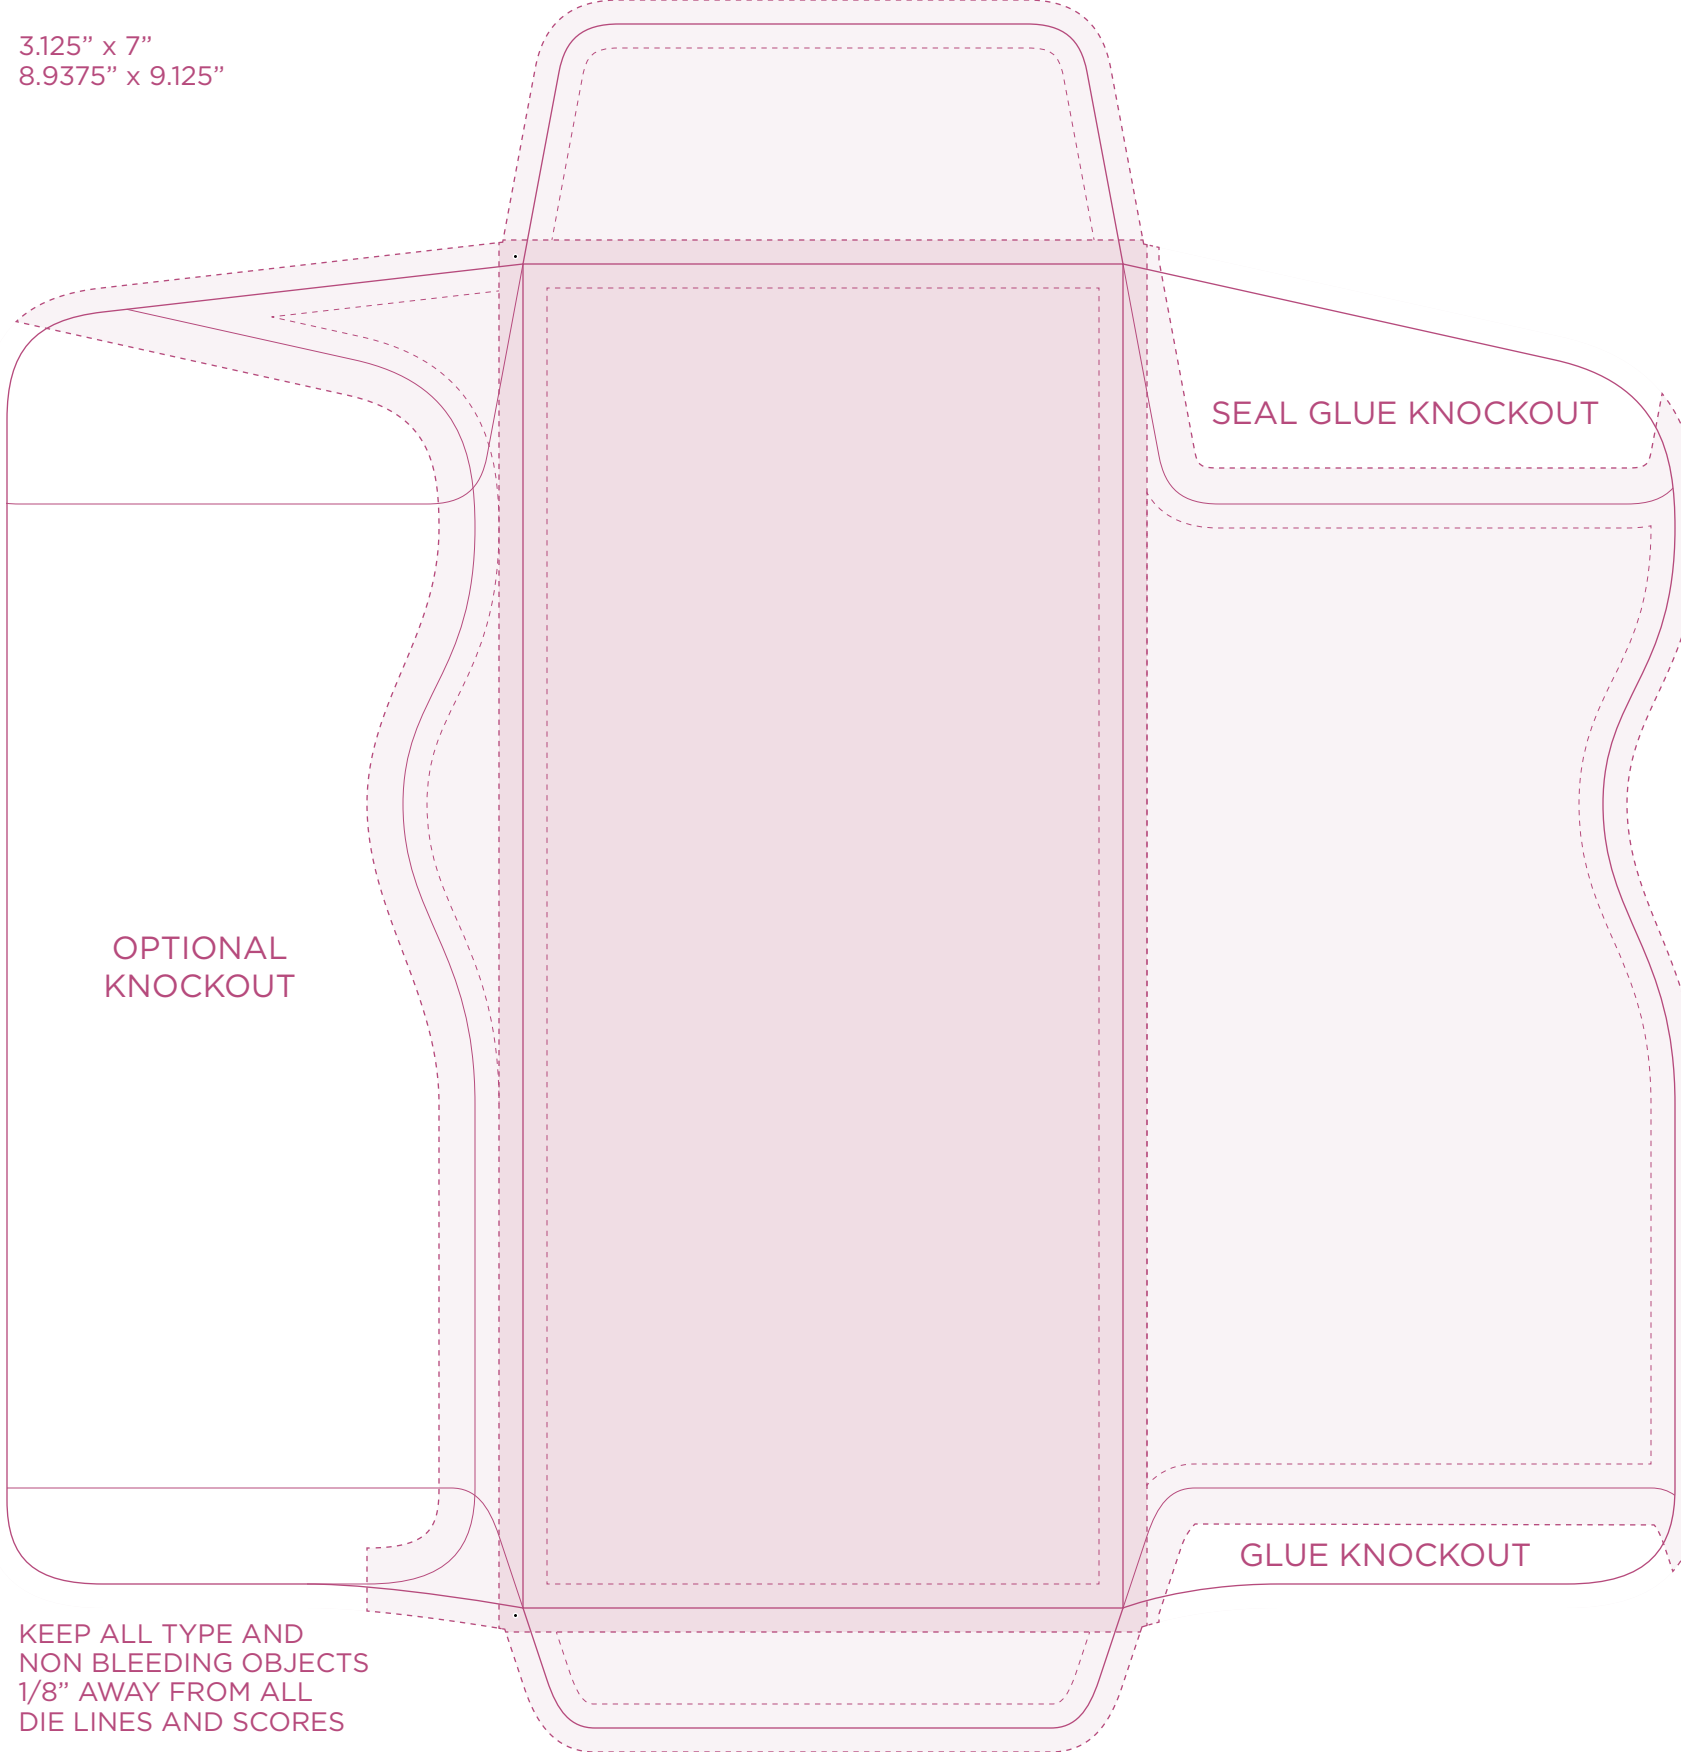

3.125" x 7"  
8.9375" x 9.125"

SEAL GLUE KNOCKOUT

OPTIONAL  
KNOCKOUT

GLUE KNOCKOUT

KEEP ALL TYPE AND  
NON BLEEDING OBJECTS  
1/8" AWAY FROM ALL  
DIE LINES AND SCORES