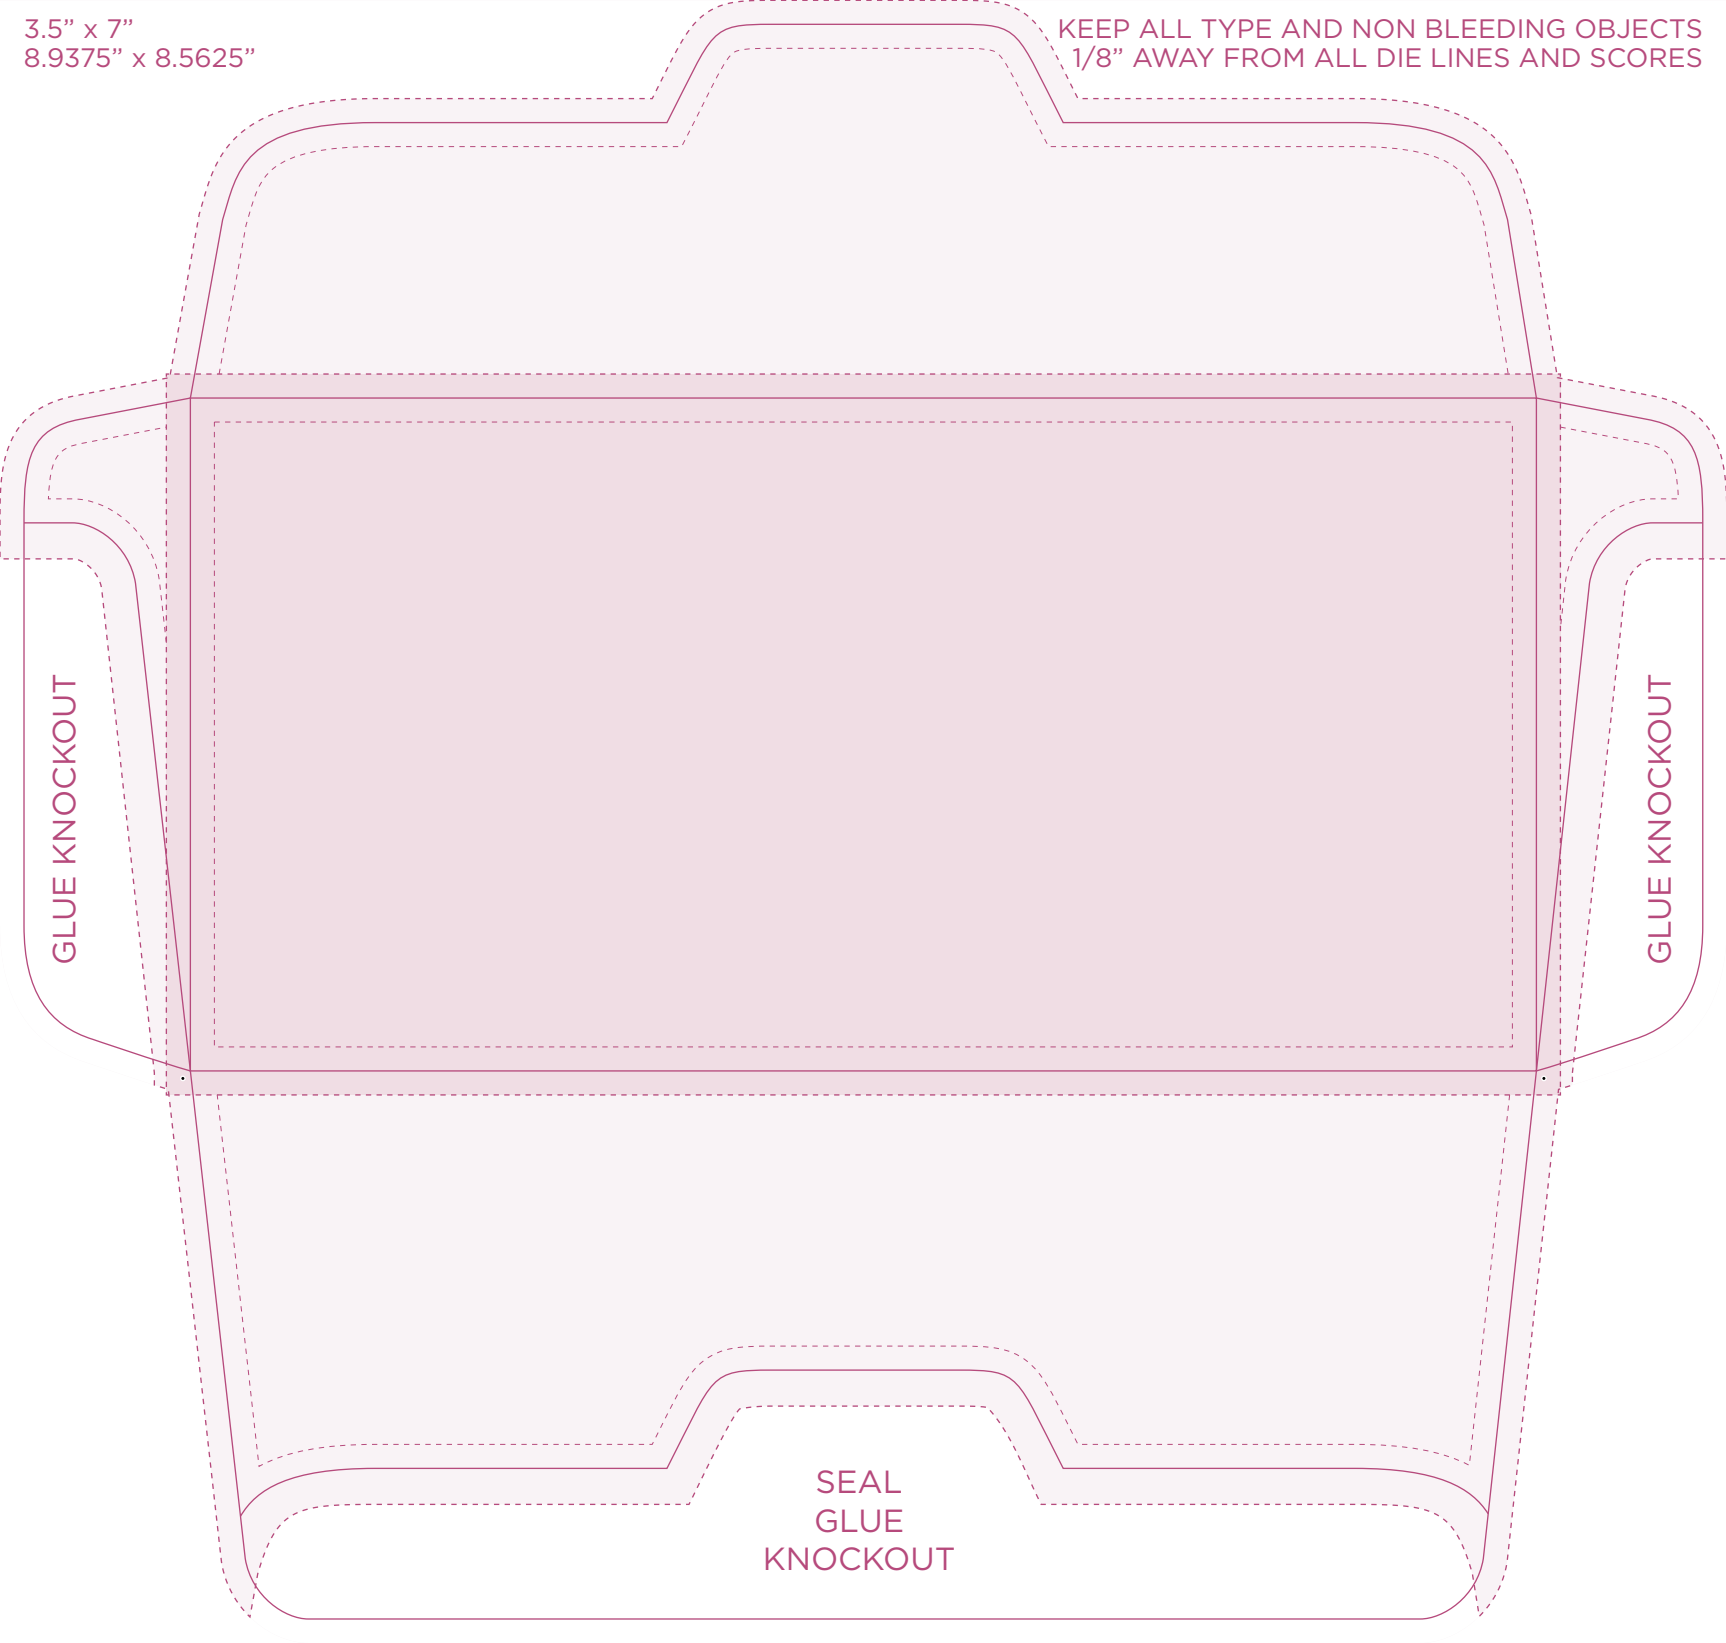

3.5" x 7"  
8.9375" x 8.5625"

KEEP ALL TYPE AND NON BLEEDING OBJECTS  
1/8" AWAY FROM ALL DIE LINES AND SCORES

GLUE KNOCKOUT

GLUE KNOCKOUT

SEAL  
GLUE  
KNOCKOUT