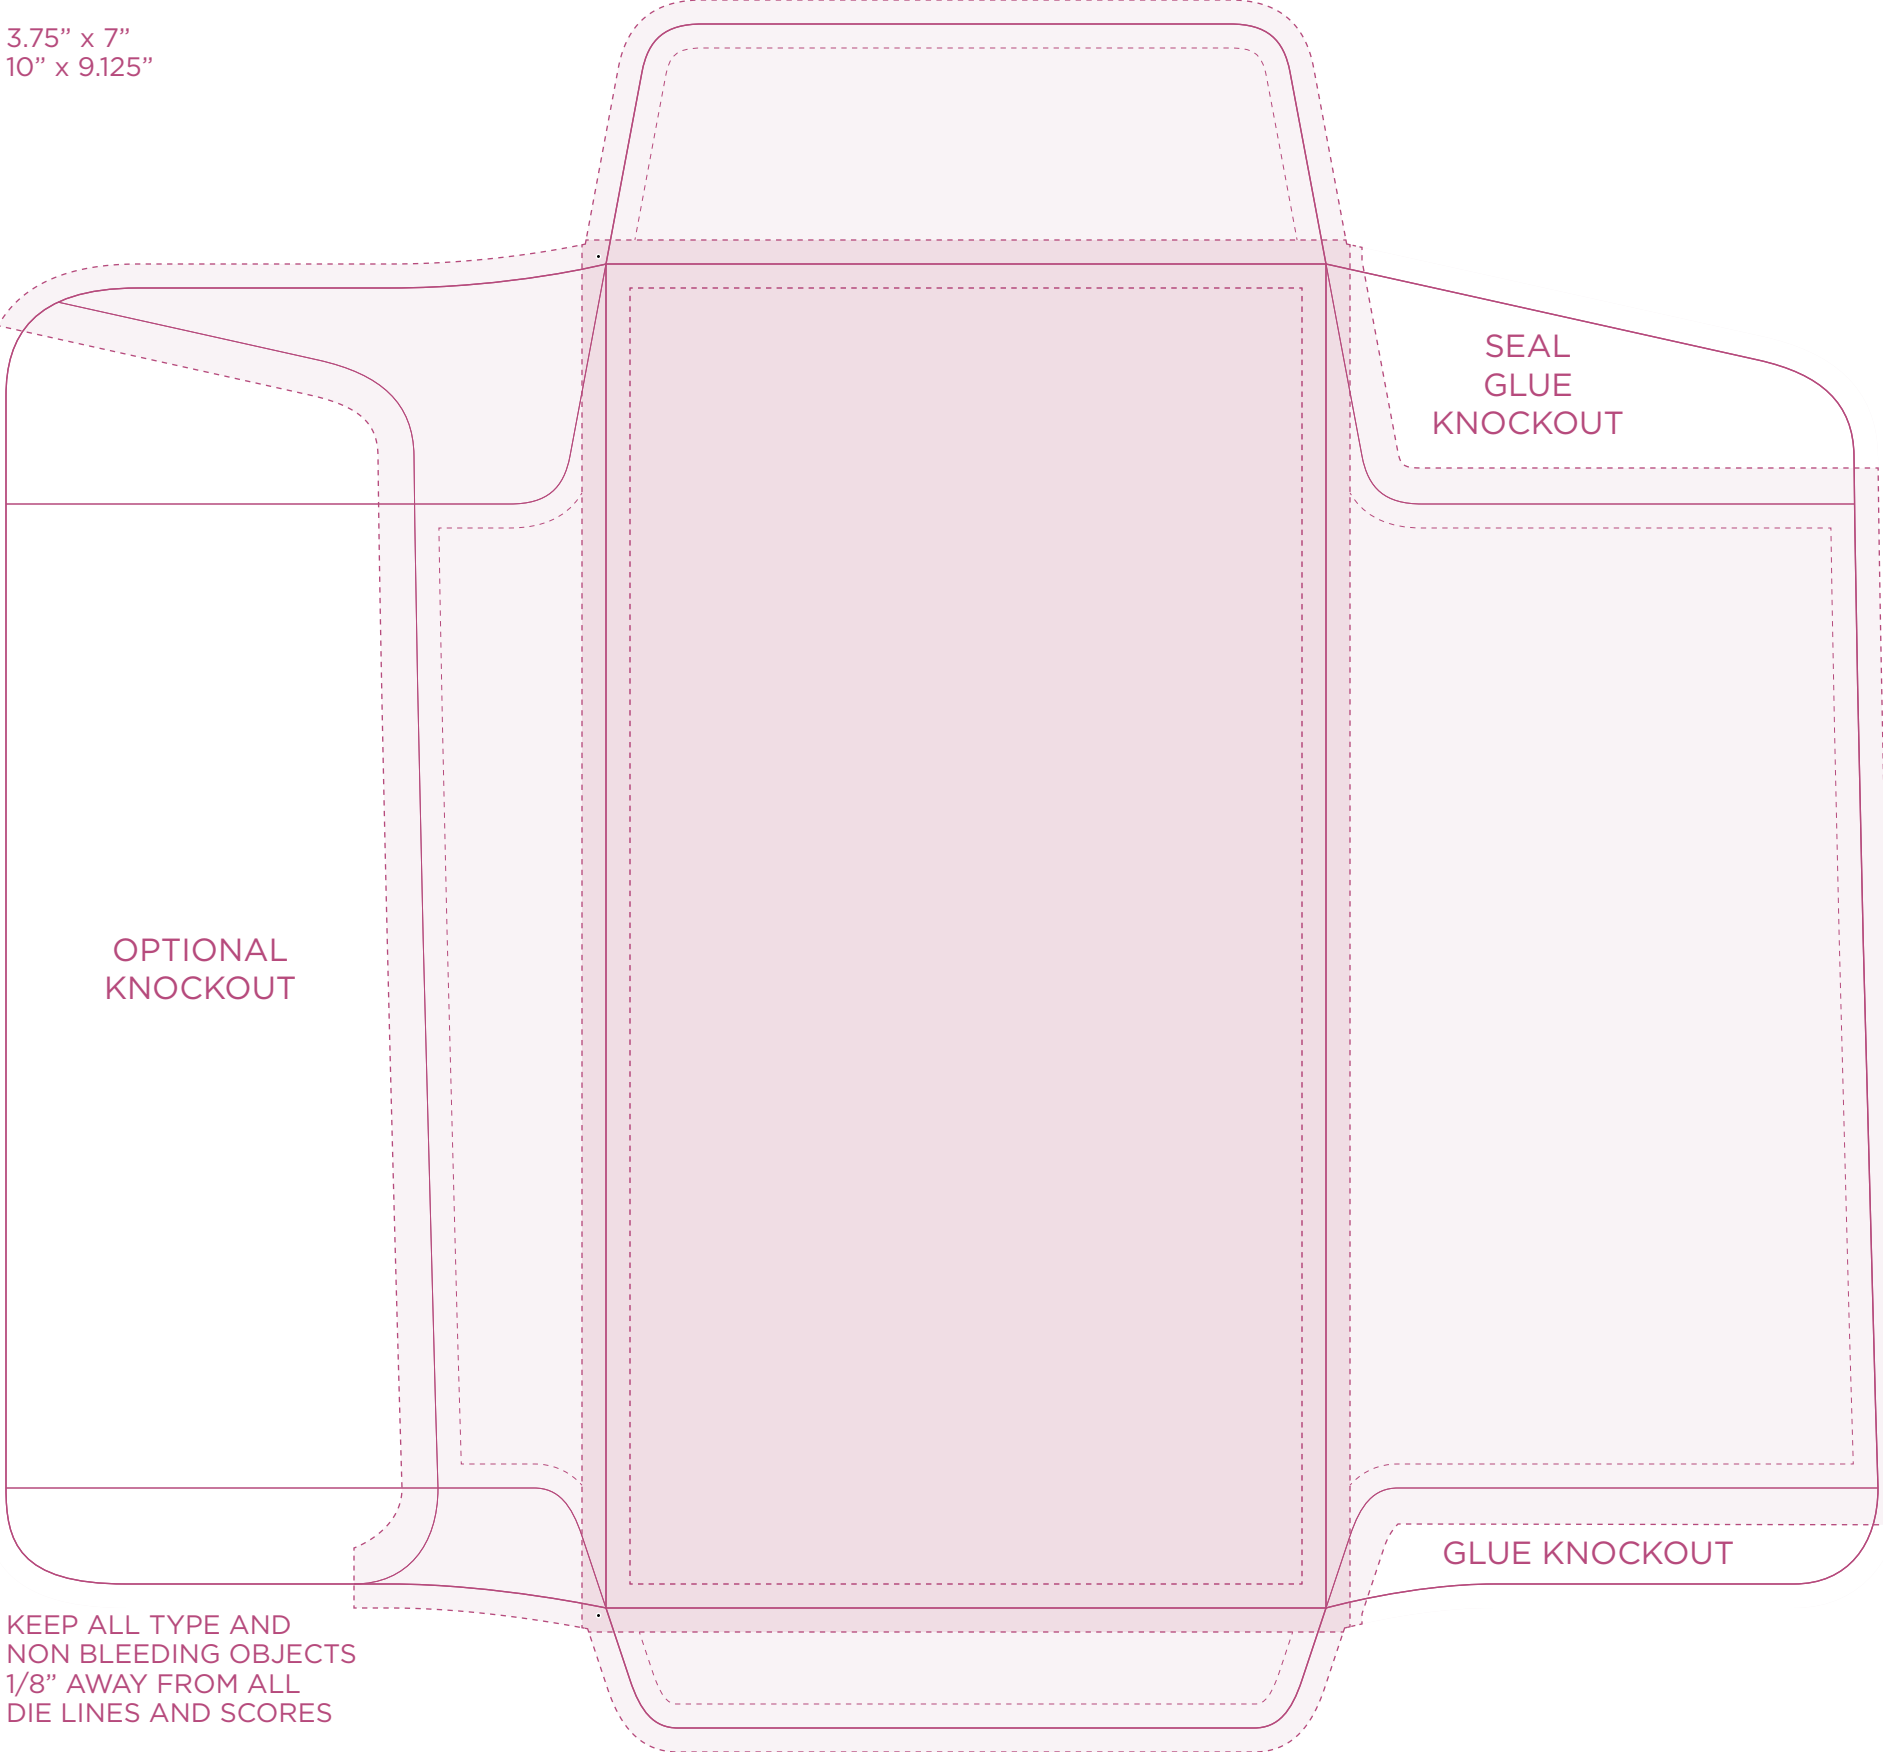

3.75" x 7"
10" x 9.125"

SEAL
GLUE
KNOCKOUT

OPTIONAL
KNOCKOUT

GLUE KNOCKOUT

KEEP ALL TYPE AND
NON BLEEDING OBJECTS
1/8" AWAY FROM ALL
DIE LINES AND SCORES